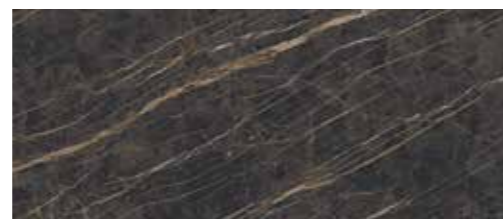

**CALACATTA LUXE** (BRILLO)

**AMAZONICO** (BRILLO)

**CALACATTA GOLD** (BRILLO / MATE)

**CALACATTA** (BRILLO / MATE)

**HIMALAYA CRISTAL** (BRILLO)

**NEGRO MARQUINA** (BRILLO)

**TAPAS PORCELÁNICO 6mm (SERIE C)**

**ASPEN GREY** (MATE)

**BETON** (MATE)

**ZAHA STONE** (MATE)

**SUMMER DALA** (MATE)

**WINTER DALA** (MATE)

**MIRAGE** (MATE)

**TAPAS PORCELÁNICO 3mm + Cristal 8mm (SERIE D)** IMITATION MARBLE TOPS 3mm + Glass 8mm (SERIE D)

**KALOS BIANCO (MATE)**

**MARVEL GOLD (MATE)**

**NOIR DESIR (MATE)**

**BLAZE SNOW (MATE)**

**BLAZE GREY (MATE)**

**BLAZE DARK (MATE)**

**HYDRA ARGENT (MATE)**

**STEEL DARK (MATE)**